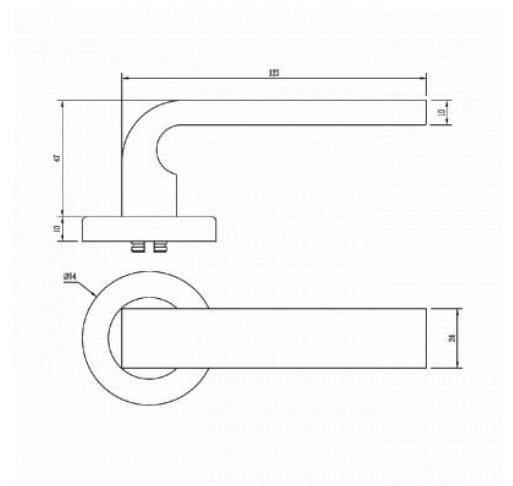

B ROUND ROSE DOOR FURNITURE PASSAGE SET 30 LEVER

DETAILS

PRODUCT CODE

B0130SSS

DOOR THICKNESS

Suits 32-50mm Doors

FIXING

Concealed 38mm-41mm horizontal bolt through fixing

HANDING

Non-Handed

MATERIAL

304 Grade Stainless Steel

OVERALL DIAMETER

54mm

OVERALL THICKNESS

10mm

PRODUCT SERIES

B Round Rose Door Furniture

WARRANTIES

25 Years Mechanical

NOTES

Product code identifies SSS finish

FINISHES

Satin Rose Gold (SRG)